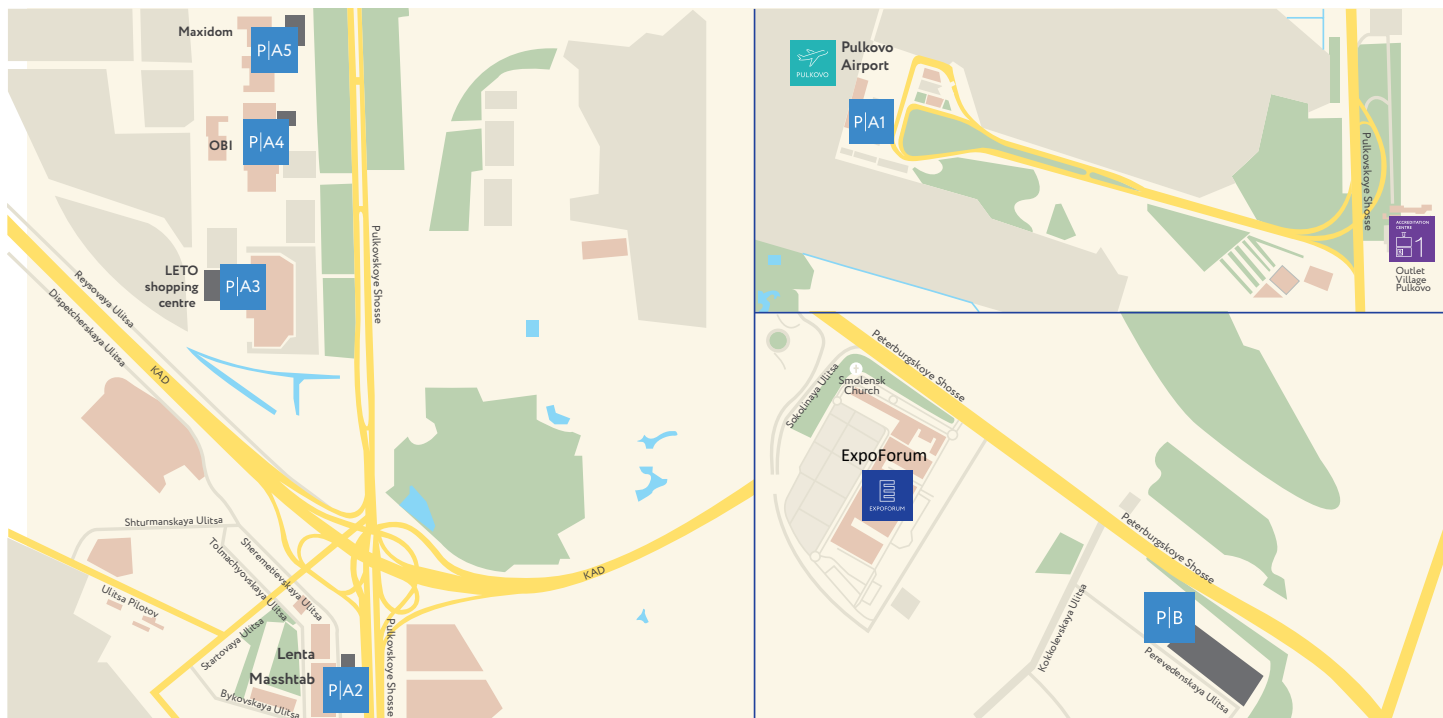

PARKING AREAS A1–A5, B

P/A1 Pulkovo Airport off-site parking area

P/A2 Lenta and Mashtab shopping centre parking area
11–13, Sheremetievskaya Ulitsa

P/A3 LETO shopping centre parking area
25/1, Pulkovskoye Shosse

P/A4 OBI parking area
21/1, Pulkovskoye Shosse

P/A5 Maxidom parking area
17/1, Pulkovskoye Shosse

P/B Parking area on Perevedenskaya Ulitsa

P/A Parking area number

1 Accreditation Centre 1
Outlet Village Pulkovo, 60/1,
Pulkovskoye Shosse

EXPOFORUM ExpoForum
64/1, Peterburgskoye Shosse